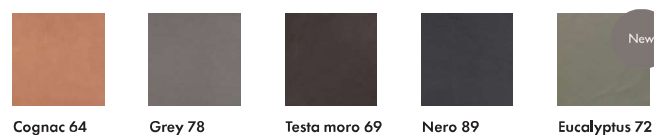

White 00

Ivory 03

Oyster 09

Eclips 49

Elephant 64

Brown 69

Grey 75

Charcoal 77

Cement 78

Black 89

Naturelle 892510

Standard Combined with split

Price group: 20

Care Instructions

White 01

True red 37

Dark brown 69

Cement 78

Black 89

Fabric/Leather Finland 2022

Leather

Fantasy 892514
Semianiline Combined with split
Price group: 30
Care Instructions

Hanger 1

Hanger 2

Zero 892534
Semianiline Combined with split
Price group: 30
Care Instructions

Bolzano 892545
Semianiline
Price group: 56
Care Instructions

Jesolo 892547
Aniline
Price group: 56
Care Instructions

Fabric/Leather Finland 2022