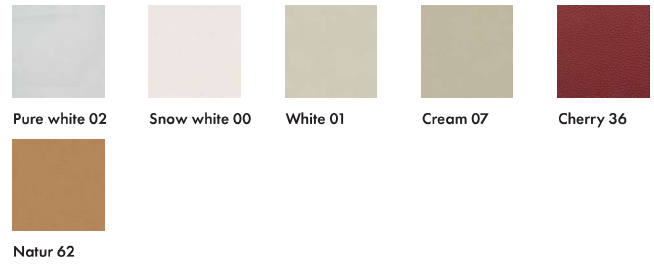

White 00

Ivory 03

Oyster 09

Eclips 49

Elephant 64

Brown 69

Grey 75

Charcoal 77

Cement 78

Black 89

Naturelle 892510

Standard Combined with split

Price group: 20

Care Instructions

White 01

True red 37

Dark brown 69

Cement 78

Black 89

Fabric/Leather Finland 2022

Leather

Fantasy 892514
Semianiline Combined with split
Price group: 30
Care Instructions

Hanger 1

Hanger 2

Zero 892534
Semianiline Combined with split
Price group: 30
Care Instructions

Bolzano 892545
Semianiline
Price group: 56
Care Instructions

Jesolo 892547
Aniline
Price group: 56
Care Instructions

Fabric/Leather Finland 2022