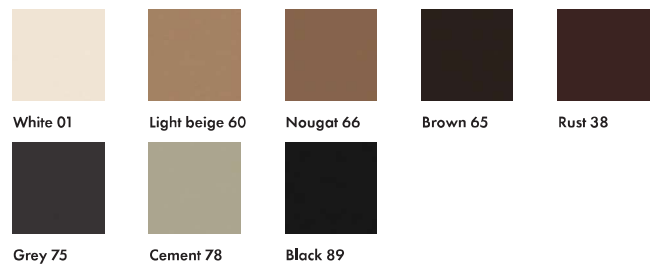

White 00

Ivory 03

Oyster 09

Eclips 49

Elephant 64

Brown 69

Grey 75

Charcoal 77

Cement 78

Black 89

Naturelle 892510

Standard Combined with split

Price group: 20

Care Instructions

White 01

True red 37

Dark brown 69

Cement 78

Black 89

Fabric/Leather Finland 2022

Leather

Fantasy 892514
Semianiline Combined with split
Price group: 30
Care Instructions

Hanger 1

Hanger 2

Zero 892534
Semianiline Combined with split
Price group: 30
Care Instructions

Bolzano 892545
Semianiline
Price group: 56
Care Instructions

Jesolo 892547
Aniline
Price group: 56
Care Instructions

Fabric/Leather Finland 2022