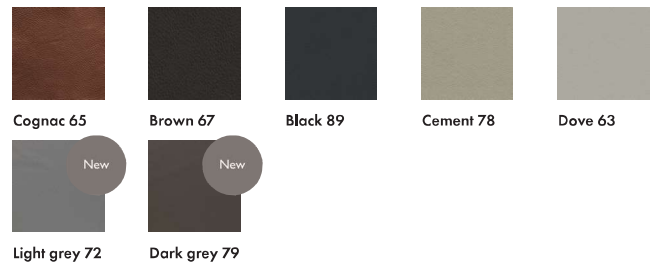

White 00

Ivory 03

Oyster 09

Eclips 49

Elephant 64

Brown 69

Grey 75

Charcoal 77

Cement 78

Black 89

Naturelle 892510

Standard Combined with split

Price group: 20

Care Instructions

White 01

True red 37

Dark brown 69

Cement 78

Black 89

Fabric/Leather Finland 2022

Leather

Fantasy 892514
Semianiline Combined with split
Price group: 30
Care Instructions

Hanger 1

Hanger 2

Zero 892534
Semianiline Combined with split
Price group: 30
Care Instructions

Bolzano 892545
Semianiline
Price group: 56
Care Instructions

Jesolo 892547
Aniline
Price group: 56
Care Instructions

Fabric/Leather Finland 2022